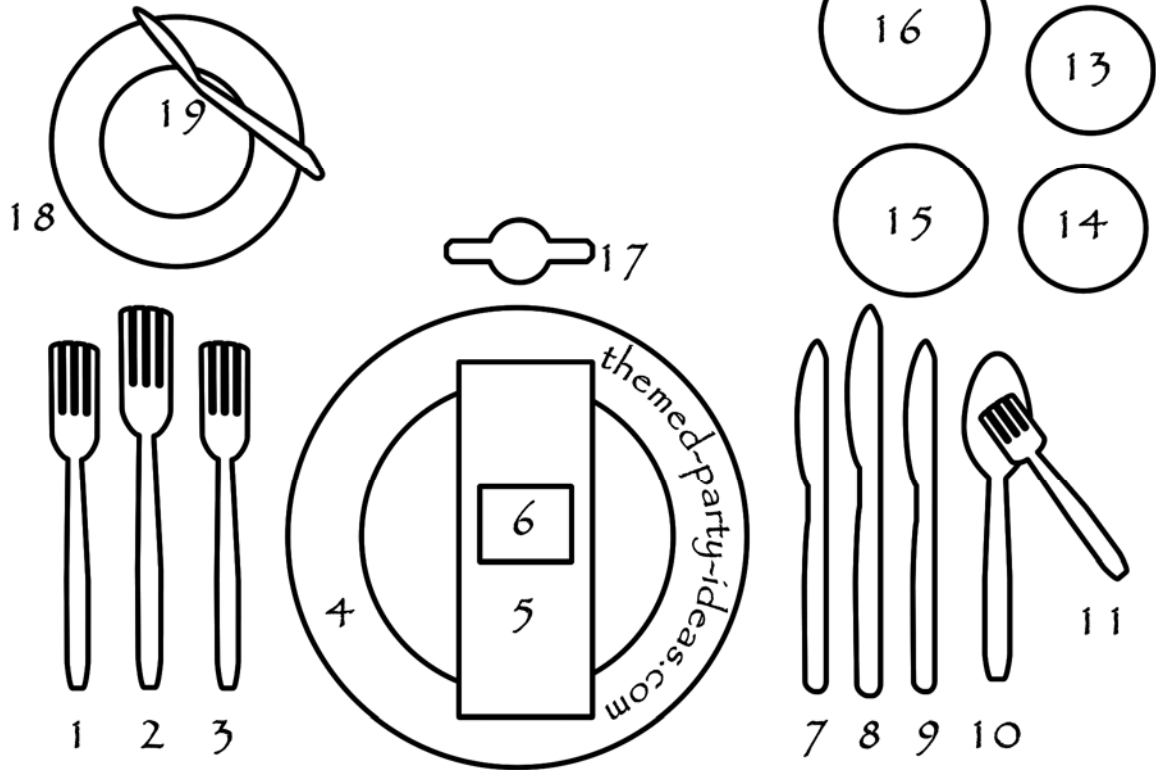

Themed-Party-Ideas.com: Formal Place Setting

- | | | |
|------------------|----------------------|------------------|
| 1. Fish Fork | 8. Meat Knife | 16. Water Goblet |
| 2. Meat Fork | 9. Fish Knife | 17. Menu Card |
| 3. Salad Fork | 10. Soup Spoon | 18. Bread Plate |
| 4. Service Plate | 11. Oyster Fork | 19. Bread Knife |
| 5. Napkin | 12. Champagne Glass | |
| 6. Place Card | 13. White Wine Glass | |
| 7. Salad Knife | 14. Sherry Glass | |
| | 15. Red Wine Glass | |